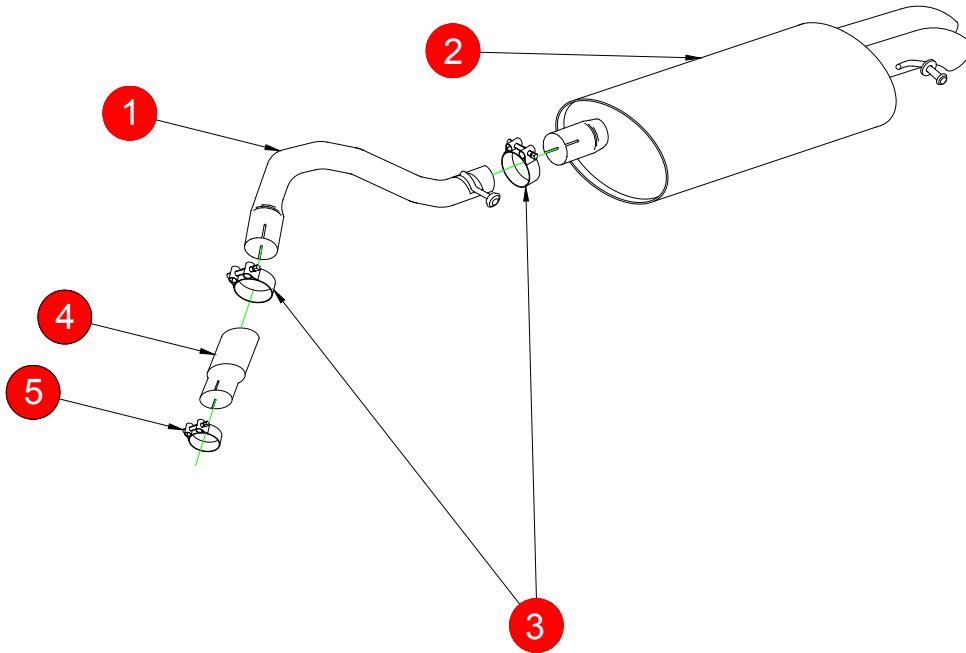

CAR	Volkswagen Golf Mk4 All exc 4WD	PART NO.	SVWB020
YEAR	98-06	FIT KITS	065 FK
NOTES	Depending on which model you have, will depend on which adaptor and clamp you need to use., The table below shows you what clamp to use with the adaptor	FEATURES	Pipe diameter:- 63.5mm/2.5"

NO.	PART NO.	DESCRIPTION	QTY
1	573VW	Link Pipe	1
2	574VW	Rear Silencer	1
Fit Kit			
3	Z016.10064	65mm H/D Clamp	2
4a	AD05	Adaptor 63.5mm - 55.5mm (Use with 5a)	1
4b	AD06	Adaptor 63.5mm - 50.5mm (Use with 5b)	1
4c	AD08	Adaptor 63.5mm - 45.5mm (Use with 5c)	1
5a	Z016.10004	55-59mm Clamp	1
5b	Z01610002	51-55mm Clamp	1
5c	Z016.10003	47-51mm Clamp	1